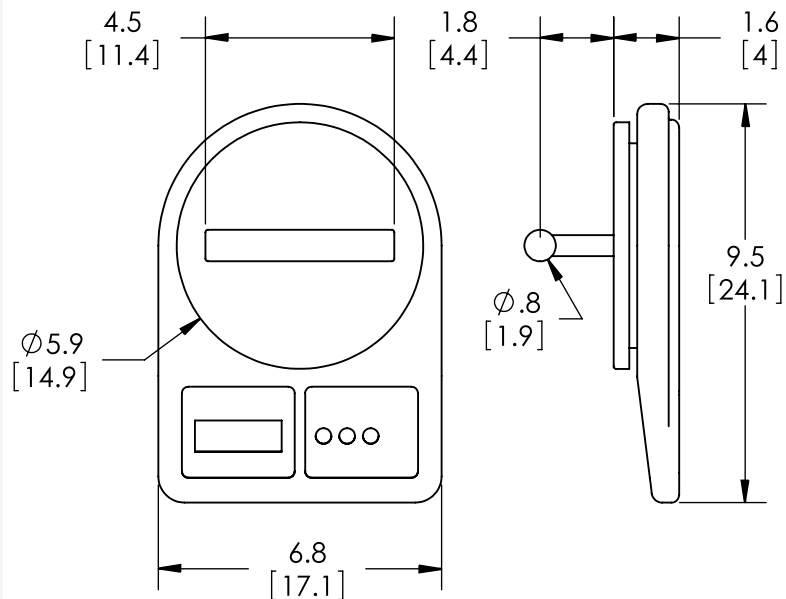

The large base, along with its 5 inch perch, permits the bird to be comfortably placed for proper weighing. The bottom of the base also has a bracket that attaches the scale to a table or countertop.

The perch attaches to the bottom of the base so the bird will not be able to move the perch around.

**Display Resolution-** 3,000g X 1g

**Display Units-** Grams or Ounces

**5 Inch Perch -** Allows tails to be elevated off the ground

**Battery Operated -** Two (2) CR2032 Lithium Batteries

**Hold-** Freezes the weight on the display

## SYSTEM SPECIFICATIONS

Max Weight	3000g / 105oz
Display Resolution	1g
Accuracy	3,000g X 1g
Display Units	Grams/Oz
Removable Perch	Perch screws in the bottom of the plate to allow use as a small animal scale or dietary portion scale
Easy to Clean	The materials of the perch will not cause fluid back up
Auto Power Down	About Two (2) Minutes
Bracket	Scale can be attached to table or hung on a wall
Power	Two (2) CR2032 Lithium Batteries
Hold	Will Recall Last Stored Weight
Warranty	Two (2) Years

### DIMENSIONS in (cm)