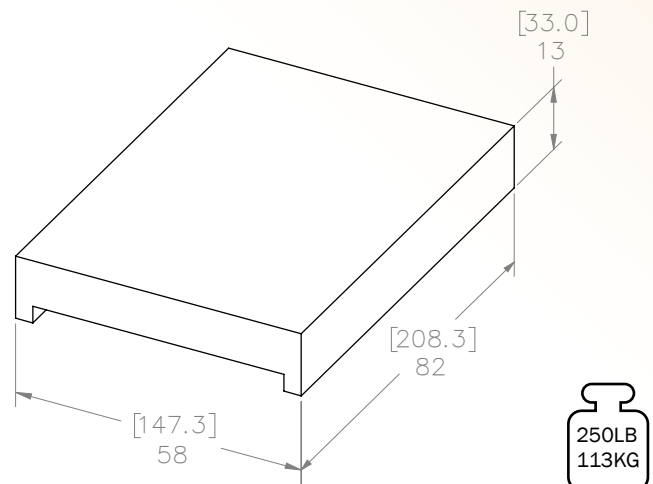

PACKAGING

Specifications subject to change without notice.

SR Instruments, Inc.

600 Young Street, Tonawanda, New York 14150 USA
T: 716.693.5977 • F: 716.693.5854 • TF: 1.800.654.6360

www.srscales.com

email: info-request@srinstruments.com