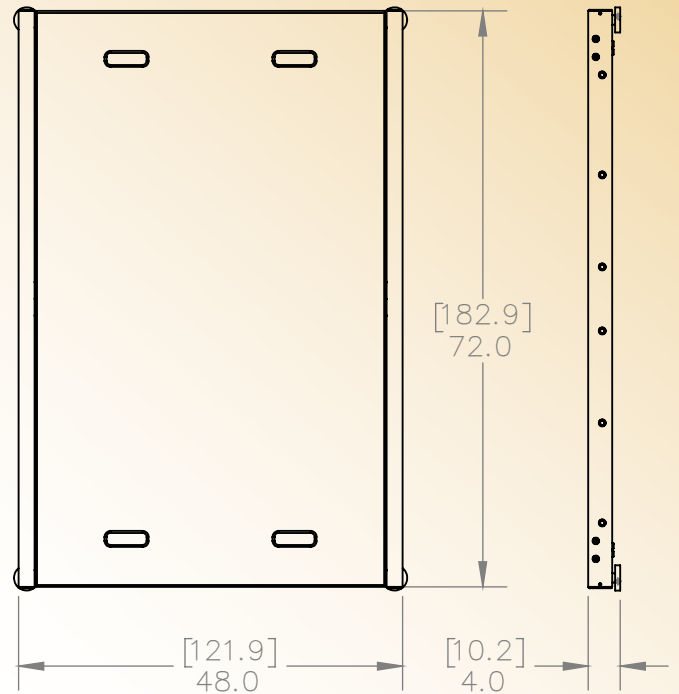

EXTRA LARGE WEIGHING SURFACE

The scale's large 48" x 72" anti-skid surface makes it ideal for gathering weight on large animals.

CAPACITY

4,000 Lbs. or 1,820 Kgs.

PORTABLE

The unique 2 piece design makes the scale lightweight allowing for portability between exhibits as well as being keeper friendly.

POWER

Six "AA" batteries.

Mobile Platform Scale

Model SRV715

SR Scales[®]
by SR Instruments, Inc.

Quality. Reliability. Accuracy.

SYSTEM SPECIFICATIONS

MAX WEIGHT	4,000 Lb / 1,820 Kg
DISPLAY RESOLUTION	1 Lb / .5 kg
BUTTON FUNCTIONS	Zero/Weigh, lb/kg, Hold/Recall
DISPLAY UNITS	Pounds / Kilograms
PORTABILITY	Scale disassembles for easy transport.
POWER	Six (6) "AA" Batteries
HELD WEIGHT	Highest stable weight is automatically stored in memory. Press HELD Wt to recall last stored weight.
AUTO POWER DOWN	Approximately five (5) minutes from last button press.
SCALE WEIGHT	Top Panel 84 Lbs. Transducer 115 Lbs.
WARRANTY	Two (2) Years

DIMENSIONS in [cm]

PACKAGING

Specifications subject to change without notice.

SR Instruments, Inc.

600 Young Street, Tonawanda, New York 14150 USA
T: 716.693.5977 • F: 716.693.5854 • TF: 1.800.654.6360

www.srscales.com