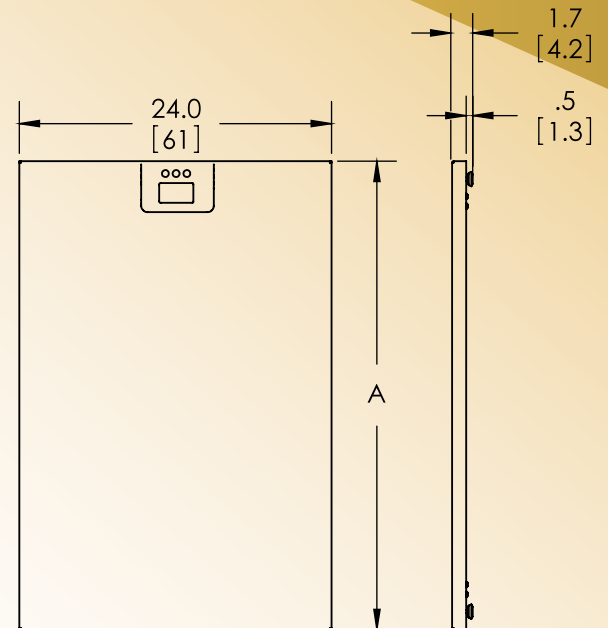

### SYSTEM SPECIFICATIONS

<b>MAX WEIGHT</b>	400 lb / 182 kg
<b>DISPLAY RESOLUTION</b>	.2 lb / .1 kg
<b>BUTTON FUNCTIONS</b>	Zero/Weigh, lb/kg, Hold/Recall
<b>DISPLAY UNITS</b>	Pounds / Kilograms
<b>MODEL SIZE</b>	<b>SRV945:</b> 24" x 36" (dim A) <b>SRV947:</b> 24" x 48" (dim A) <b>SRV949:</b> 24" x 60" (dim A)
<b>HOLD</b>	Freezes the weight on the display
<b>POWER</b>	Six (6) AA Batteries
<b>PORTIBILITY</b>	Recessed handles built into the bottom of the scale
<b>AUTO ZERO</b>	One button operation
<b>SCALE WEIGHT</b>	<b>SRV945:</b> 27 Pounds <b>SRV947:</b> 36 Pounds <b>SRV949:</b> 45 Pounds
<b>WARRANTY</b>	Two (2) Years

### DIMENSIONS in [cm]