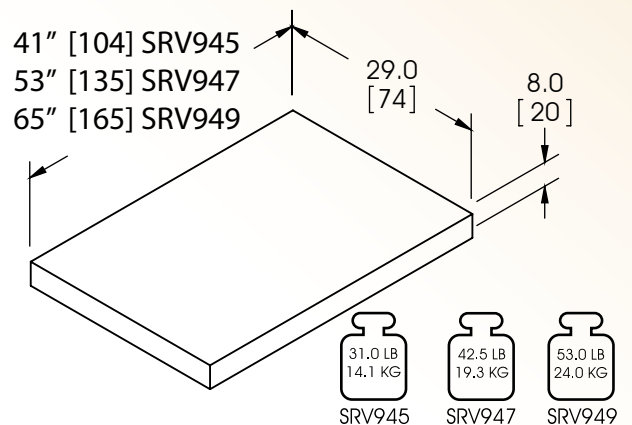

ACCESSORIES AND OPTIONS

DESCRIPTION	PART NUMBER
BLUETOOTH WIRELESS	Add -BT Suffix to P/N

Please note the wireless models still have the built in display as well. The addition of the wireless will also consume more battery and is not recommended for facilities that take a high volume of weights such as a veterinary clinic.

Specifications subject to change without notice.