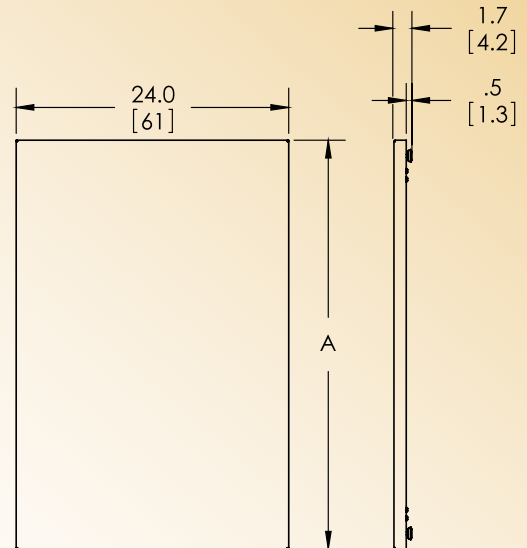

QR WEIGHT DISPLAY

Simply touching the displayed weight will switch the weight to a QR code for easy scanning into your medical record system.

Floor Scale

Model SRV95X Series

SR Scales[®]
by SR Instruments, Inc.

Quality. Reliability. Accuracy.

SYSTEM SPECIFICATIONS

MAX WEIGHT	400 lb / 182 kg
DISPLAY RESOLUTION	0.1 lb / 0.1 kg
BUTTON FUNCTIONS	Zero/Weigh, Hold/Recall
DISPLAY UNITS	Pounds / Kilograms
POWER	120 VAC 50-60 Hz
AUTO HOLD	When enabled scale will automatically lock in a weight when stable, and store it. To recall this weight press the "Recall" button.
ALWAYS ON	Scale is always on in the background and will automatically wake up and lock a stable weight when weight is detected.
WARRANTY	Two (2) Years

ACCESSORIES AND OPTIONS

DESCRIPTION	PART NUMBER
SRV95X WIRELESS AUX DISPLAY	FR95X-AUX

DIMENSIONS in [cm]

PACKAGING

Specifications subject to change without notice.