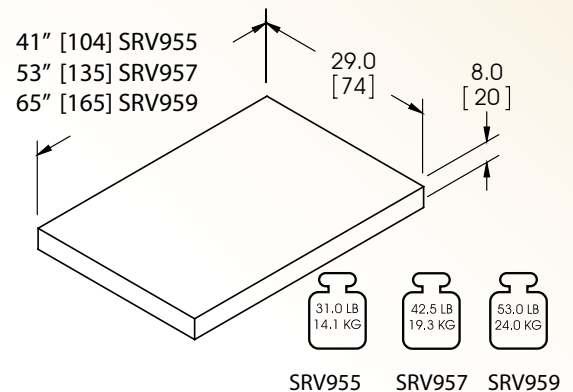

Quality. Reliability. Accuracy.

SYSTEM SPECIFICATIONS

MAX WEIGHT	400 lb / 182 kg
DISPLAY RESOLUTION	0.1 lb / 0.1 kg
BUTTON FUNCTIONS	Zero/Weigh, Hold/Recall
DISPLAY UNITS	Pounds / Kilograms
POWER	120 VAC 50-60 Hz
AUTO HOLD	When enabled scale will automatically lock in a weight when stable, and store it. To recall this weight press the "Recall" button.
ALWAYS ON	Scale is always on in the background and will automatically wake up and lock a stable weight when weight is detected.
WARRANTY	Two (2) Years

ACCESSORIES AND OPTIONS

DESCRIPTION	PART NUMBER
SRV95X WIRELESS AUX DISPLAY	FR95X-AUX

DIMENSIONS in [cm]

PACKAGING

Specifications subject to change without notice.